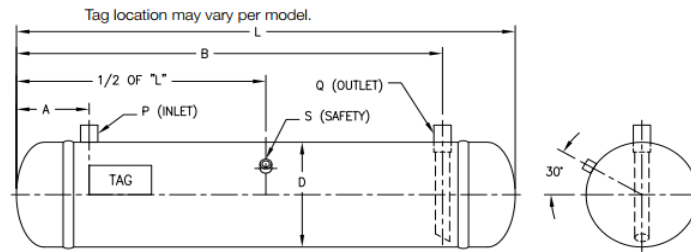

Dimensions and Connections that differ

		(L)	(A)	(B)	(Q) Outlet IDS
STANDARD VS BITZER	3865	38	-	33 5/8	5/8
	BH0017XL-XXX	36	-	31 3/8	7/8
STANDARD VS BITZER	3685	-	4 5/8	31 3/8	7/8
	BH0030XL-XXX	-	4 7/8	31 1/8	1 1/8
STANDARD VS BITZER	4285	-	4 5/8	37 3/8	7/8
	BH0035XL-XXX	-	4 7/8	37 1/8	1 1/8
STANDARD VS BITZER	4885	-	4 5/8	42 3/8	-
	BH0041XL-XXX	-	4 7/8	43 1/8	-
STANDARD VS BITZER	6085	-	4 5/8	55 3/8	-
	BH0051XL-XXX	-	4 7/8	55 1/8	-
STANDARD VS BITZER	96105	-	-	-	1 3/8
	BH0127XL-XXX	-	-	-	1 5/8
STANDARD VS BITZER	48122	-	8 1/2	39 1/2	1 3/8
	BH0084XL-XXX	-	8	40	1 5/8
STANDARD VS BITZER	60122	-	8 1/2	51 1/2	1 3/8
	BH0106XL-XXX	-	8	52	1 5/8
STANDARD VS BITZER	72122	-	8 1/2	63 1/2	-
	BH0129XL-XXX	-	8	64	-
STANDARD VS BITZER	96122	-	8 1/2	87 1/2	-
	BH0173XL-XXX	-	8	88	-
STANDARD VS BITZER	72145	-	9 1/2	62 1/2	1 5/8
	BH0156XL-XXX	-	8 1/2	63 1/2	1 3/8
STANDARD VS BITZER	96145	-	9 1/2	86 1/2	-
	BH0211XL-XXX	-	8 1/2	87 1/2	-