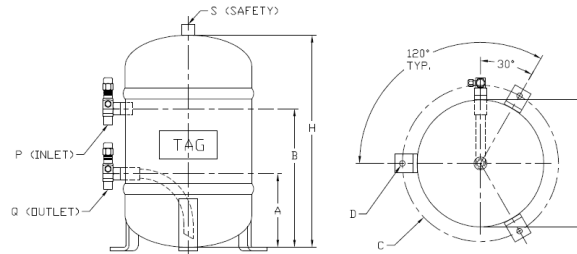

High Pressure Vertical Receivers with Rotolock

Product Range

Standard Refrigeration has 14 standard models from 34lbs to 59lbs pump down capacity. BitzerUS has 22 standard models from 13lbs to 441.9lbs pump down capacity.

Dimensions and Connections that differ

		(A)	(B)	(C)	(D) BOLT HOLE
STANDARD VS BITZER	UV30MP	5 3/8	12 3/4	-	-
	BV0014FK-RXX	5 1/8	12 7/8	-	-
STANDARD VS BITZER	UV40MP	5 3/8	18 3/4	-	-
	BV0020FK-RXX	5 1/8	19 3/8	-	-
STANDARD VS BITZER	UV50MP	5 1/2	26 5/8	-	-
	BV0027FK-RXX	5 1/4	26 3/4	-	-
STANDARD VS BITZER	UV70MP	6 5/8	21 3/8	-	-
	BV0035FK-RXX	6 1/2	21 1/2	-	-
STANDARD VS BITZER	UV100MP	6 5/8	31 3/8	-	-
	BV0049FK-RXX	6 1/2	31 1/2	-	-
STANDARD VS BITZER	UV125MP	7 7/8	28 1/8	-	-
	BV0062FK-RXX	7	29	-	-
STANDARD VS BITZER	UV150MP	7 7/8	34 1/8	-	-
	BV0073FK-RXX	7 1/4	34 3/4	-	-
STANDARD VS BITZER	UV200MP	9	37	-	5/9
	BV0098FK-RXX	7 1/2	38 1/2	-	5/8
STANDARD VS BITZER	UV275MP	8 1/2	39 1/2	-	5/9
	BV0134FK-RXX	8	39	-	5/8
STANDARD VS BITZER	UV350MP	8 1/2	51 1/2	-	5/9
	BV0170FK-RXX	8	51	-	5/8
STANDARD VS BITZER	UV450MP	-	-	-	5/9
	BV0224FK-RXX	-	-	-	5/8