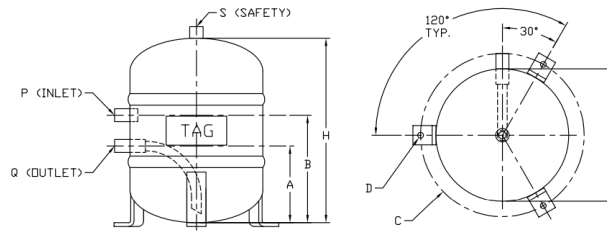

Dimensions and Connections that differ

		(A)	(B)	(C)	(D) BOLT HOLE	(P) INLET	(Q) INLET
STANDARD VS BITZER	UR28MP	-	-	-	-	-	-
	BV0013FK-XXX	-	-	-	-	-	-
STANDARD VS BITZER	UR48MP	6	-	12 3/4	-	-	-
	BV0021FK-XXX	6 1/2	-	10 5/8	-	-	-
STANDARD VS BITZER	UR66MP	6 5/8	11 3/8	-	-	-	-
	BV0029FK-XXX	7	11	-	-	-	-
STANDARD VS BITZER	UR72MP	6 5/8	13 3/4	-	-	-	-
	BV0032FK-XXX	7	13	-	-	-	-
STANDARD VS BITZER	UR84MP	6 5/8	17 3/8	-	-	-	-
	BV0040FK-XXX	7	17	-	-	-	-
STANDARD VS BITZER	UR108MP	-	-	-	5/8	-	-
	BV0048FK-XXX	-	-	-	5/8	-	-
STANDARD VS BITZER	UR137MP	8	16	-	5/8	-	-
	BV0063FK-XXX	8 1/2	15 1/2	-	5/8	-	-
STANDARD VS BITZER	UR151MP	6 7/8	34 1/2	-	-	-	-
	BV0073FK-XXX	7 1/4	34 3/4	-	-	-	-
STANDARD VS BITZER	UR174MP	8 3/4	12 1/4	-	5/8	-	-
	BV0079FK-XXX	9 1/8	14 7/8	-	5/8	-	-
STANDARD VS BITZER	UR201MP	7 5/8	37 1/2	-	5/8	1 5/8	1 5/8
	BV0098FK-XXX	7 1/2	38 1/2	-	5/8	1 3/8	1 3/8
STANDARD VS BITZER	UR276MP	8 1/8	-	-	5/8	-	-
	BV0134FK-XXX	8	-	-	5/8	-	-
STANDARD VS BITZER	UR351MP	8 3/8	-	-	5/8	-	-
	BV0170FK-XXX	9	-	-	5/8	-	-
STANDARD VS BITZER	UR451MP	9	-	-	5/8	-	-
	BV0224FK-XXX	9 1/8	-	-	5/8	-	-