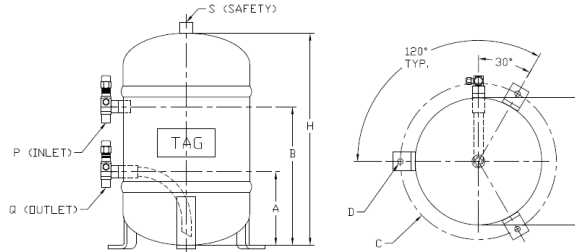

Low Pressure Vertical Receivers with Rotolock

Product Range

Standard Refrigeration has 14 standard models from 21lbs to 520lbs pump down capacity. BitzerUS has 22 standard models from 16lbs to 522lbs pump down capacity.

Dimensions and Connections that differ

		(A)	(B)	(C)	(D) BOLT HOLE
STANDARD VS BITZER	UV30	5 3/8	12 3/4	-	-
	BV0014FL-RXX	5 1/8	12 7/8	-	-
STANDARD VS BITZER	UV40	5 3/8	18 3/4	-	-
	BV0020FL-RXX	5 1/8	19 3/8	-	-
STANDARD VS BITZER	UV50	5 1/2	26 5/8	-	-
	BV0027FL-RXX	5 1/4	26 3/4	-	-
STANDARD VS BITZER	UV70	6 5/8	21 3/8	-	-
	BV0035FL-RXX	6 1/2	21 1/2	-	-
STANDARD VS BITZER	UV100	6 5/8	31 3/8	-	-
	BV0049FL-RXX	6 1/2	31 1/2	-	-
STANDARD VS BITZER	UV125	7 7/8	28 1/8	-	-
	BV0062FL-RXX	7	29	-	-
STANDARD VS BITZER	UV150	7 7/8	34 1/8	-	-
	BV0073FL-RXX	7 1/4	34 3/4	-	-
STANDARD VS BITZER	UV200	9	37	-	5/9
	BV0098FL-RXX	7 1/2	38 1/2	-	5/8
STANDARD VS BITZER	UV275	8 1/2	39 1/2	-	5/9
	BV0134FL-RXX	8	39	-	5/8
STANDARD VS BITZER	UV350	8 1/2	51 1/2	-	5/9
	BV0170FL-RXX	8	51	-	5/8
STANDARD VS BITZER	UV450	-	-	-	5/9
	BV0224FL-RXX	-	-	-	5/8