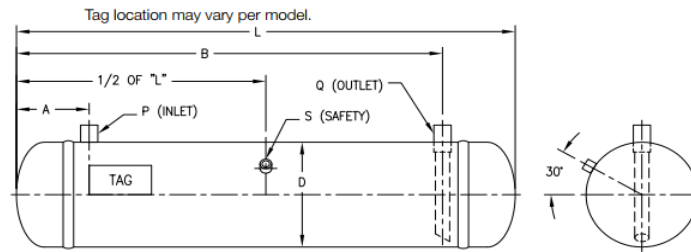

Dimensions and Connections that differ

		(A)	(B)	(P) Inlet IDS	(Q) Outlet IDS
STANDARD VS BITZER	3065MP BH0014XK-XXX	5 4 5/8	25 25 3/8	- -	- -
STANDARD VS BITZER	3665MP BH0017XK-XXX	5 4 5/8	31 31 3/8	5/8 7/8	5/8 7/8
STANDARD VS BITZER	3685 BH0030XK-XXX	5 5/8 4 7/8	30 3/8 31 1/8	- -	7/8 1 1/8
STANDARD VS BITZER	4285 BH0035XK-XXX	5 5/8 4 7/8	36 3/8 37 1/8	- -	7/8 1 1/8
STANDARD VS BITZER	4885 BH0041XK-XXX	5 5/8 4 7/8	42 3/8 43 1/8	- -	- -
STANDARD VS BITZER	6085 BH0051XK-XXX	5 5/8 4 7/8	54 3/8 55 1/8	- -	- -
STANDARD VS BITZER	96105 BH0127XK-XXX	- -	- -	- -	1 3/8 1 5/8
STANDARD VS BITZER	48122 BH0084XK-XXX	8 1/2 8	39 1/2 40	- -	1 3/8 1 5/8
STANDARD VS BITZER	60122 BH0106XK-XXX	8 1/2 8	51 1/2 52	- -	1 3/8 1 5/8
STANDARD VS BITZER	72122 BH0129XK-XXX	8 1/2 8	63 1/2 64	- -	- -
STANDARD VS BITZER	96122 BH0173XK-XXX	8 1/2 8	87 1/2 88	- -	- -
STANDARD VS BITZER	72145 BH0156XK-XXX	9 1/2 8 1/2	62 1/2 63 1/2	- -	1 5/8 1 3/8
STANDARD VS BITZER	96145 BH0211XK-XXX	9 1/2 8 1/2	86 1/2 87 1/2	- -	- -