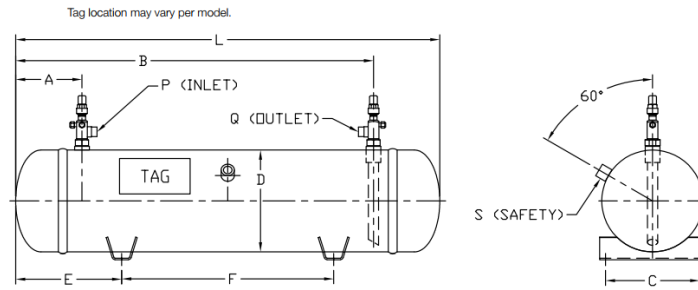

Dimensions and Connections that differ

		(L)	(A)	(B)	(C)	(E)	(F)
STANDARD VS BITZER	RBV3865	38	-	33 5/8	5 1/2	9 1/2	19
	BH0017XL-RXX	36	-	31 3/8	6	9	18
STANDARD VS BITZER	RBV3685	-	5 5/8	31 3/8	7 1/2	-	-
	BH0030XL-RXX	-	4 7/8	31 1/8	8	-	-
STANDARD VS BITZER	RBV4285	-	4 5/8	37 3/8	7 1/2	-	-
	BH0035XL-RXX	-	4 7/8	37 1/8	8	-	-
STANDARD VS BITZER	RBV36105	-	6 1/2	29 1/2	10	-	-
	BH0046XL-RXX	-	7	29	10 1/8	-	-
STANDARD VS BITZER	RBV48105	-	6 1/2	41 1/2	10	-	-
	BH0063XL-RXX	-	7	41	10 1/8	-	-
STANDARD VS BITZER	RBV60105	-	6 1/2	53 1/2	10	-	-
	BH0078XL-RXX	-	7	53	10 1/8	-	-
STANDARD VS BITZER	RBV48122	-	-	-	11 5/8	-	-
	BH0084XL-RXX	-	-	-	11 1/8	-	-
STANDARD VS BITZER	RBV60122	-	-	-	11 5/8	-	-
	BH0106XL-RXX	-	-	-	11 1/8	-	-
STANDARD VS BITZER	RBV72145	-	8 3/8	63 5/8	13 1/4	-	-
	BH0156XL-RXX	-	8 1/2	63 1/2	13	-	-
STANDARD VS BITZER	RBV96145	-	8 3/8	87 5/8	13 1/4	-	-
	BH0211XL-RXX	-	8 1/2	87 1/2	13	-	-
STANDARD VS BITZER	RBV96166	-	8 7/8	87 1/8	15 3/4	-	-
	BH0278XL-RXX	-	9	87	15	-	-