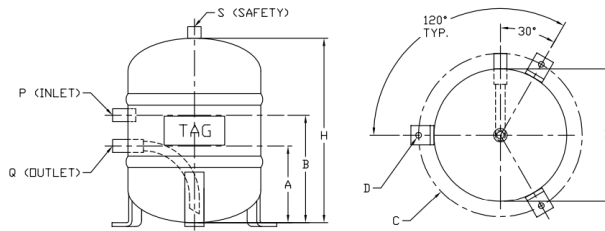

Drop-in Models

Standard Refrigeration	BitzerUS Standard Models
UR20	BV0009FL-XXX

Dimensions and Connections that differ

		(A)	(B)	(C)	(D) BOLT HOLE	(P) INLET	(Q) INLET
STANDARD VS BITZER	UR28	-	-	12 3/4	-	-	-
	BV0013FL-XXX	-	-	10 5/8	-	-	-
STANDARD VS BITZER	UR48	6	-	12 3/4	-	-	-
	BV0021FL-XXX	6 1/2	-	10 5/8	-	-	-
STANDARD VS BITZER	UR66	6 5/8	11 3/8	-	-	-	-
	BV0029FL-XXX	7	11	-	-	-	-
STANDARD VS BITZER	UR72	6 5/8	13 3/4	-	-	-	-
	BV0032FL-XXX	7	13	-	-	-	-
STANDARD VS BITZER	UR84	6 5/8	17 3/8	-	-	-	-
	BV0040FL-XXX	7	17	-	-	-	-
STANDARD VS BITZER	UR108	-	-	-	5/8	-	-
	BV0048FL-XXX	-	-	-	5/8	-	-
STANDARD VS BITZER	UR137	-	-	-	5/8	-	-
	BV0063FL-XXX	-	-	-	5/8	-	-
STANDARD VS BITZER	UR151	6 7/8	34 1/2	-	-	-	-
	BV0073FL-XXX	7 1/4	34 3/4	-	-	-	-
STANDARD VS BITZER	UR174	8 3/4	12 1/4	-	5/8	-	-
	BV0079FL-XXX	9	15	-	5/8	-	-
STANDARD VS BITZER	UR201	7 5/8	37 1/2	-	5/8	1 5/8	1 5/8
	BV0098FL-XXX	7 1/2	38 1/2	-	5/8	1 3/8	1 3/8
STANDARD VS BITZER	UR276	8 1/8	-	-	5/8	-	-
	BV0134FL-XXX	8	-	-	5/8	-	-
STANDARD VS BITZER	UR351	8 3/8	-	-	5/8	-	-
	BV0170FL-XXX	8	-	-	5/8	-	-
STANDARD VS BITZER	UR451	9	-	-	5/8	-	-
	BV0224FL-XXX	9 1/2	-	-	5/8	-	-